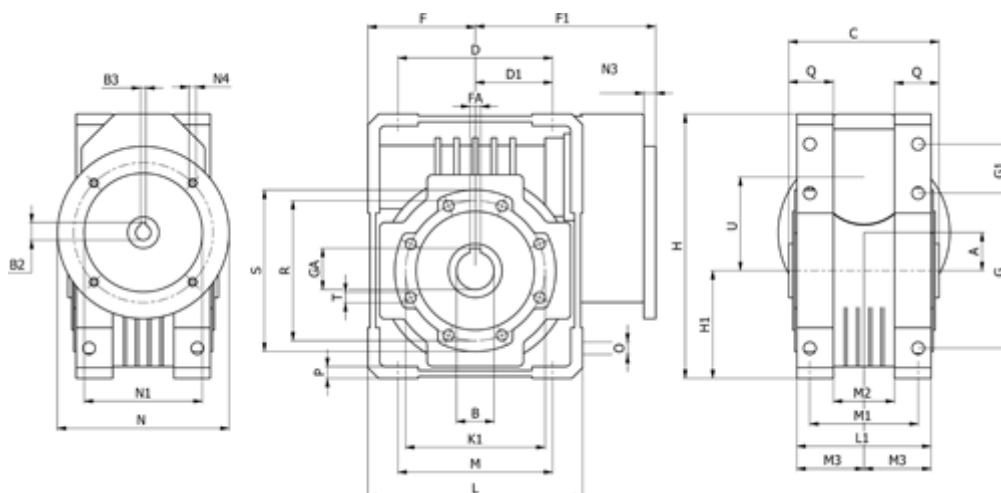

Data Sheet

Article number: 3921086192725
 Description: Worm gear
 WR 86-U-192-71B5, without lubrication

Measures

A = 86.90	F = 100	L = 200	N2 = 110	T = M10x18
B = 35	F1 = 168	L1 = 125	N3 = 11.0	U = 110
B1 E7 = 14	FA = 10	M = 144	N4 = M8x10	
B2 = 16.3	G = 144	M1 = 101	O = 11.5	
B3 H9 = 5	G1 = 45.5	M2 = 57	P = 11	
C = 140	GA = 38.3	M3 = 64.5	Q = 45	
D = 144.0	H = 245.5	N = 160	R = 130	
D1 = 72.0	H1 = 100.0	N1 = 130	S = 150	